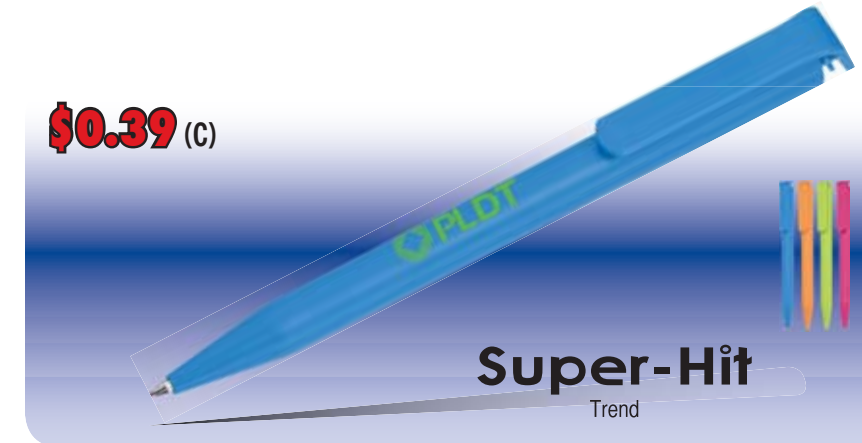

100	250	500	1000	2500
\$3.18	\$3.01	\$2.86	\$2.76	\$2.65 (50)

Set-up: \$40.00 (G)

\$2.65 (C)

spree™

2987: Color Array Basic

Our best-selling Color Array pen gets an EXCLUSIVE new look with a sleek, opaque barrel, perfect for showcasing your brand or message. Chrome-colored accents and smooth writing have made this a new favorite.

500	1000	2500	5000
\$0.48	\$0.44	\$0.41	\$0.38 (4C)

Set-up: \$40.00 (G)

\$0.38 (C)

COLOR ARRAY BASIC

\$1.05 (C)

POLAR™

A10250W: Polar™ Leather Coaster

Draw attention to your brand or logo with this bright leather coaster, decorated with a classic deboss.

150	250	500	1000	2500
\$1.27	\$1.19	\$1.14	\$1.09	\$1.05 (50)

Set-up: \$40.00 (G)

\$0.39 (C)

Super-Hit Trend

2883T: Super Hit Trend

New colors brighten up one of our best-selling pens. Black ink, retractable style and a slim-one piece barrel make it the perfect addition for your office.